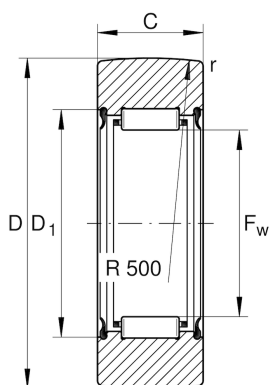

## RNA2201-2RSR

Yoke type track roller

Schaeffler ID:  
0000272190000

Yoke type track rollers RNA22...-2RSR,  
without axial guidance, lip seals on both  
sides

#### Main Dimensions & Performance Data

D	32 mm	Outside diameter
F <sub>w</sub>	16 mm	Under roller diameter
C	13,8 mm	Width, outer ring
C <sub>r w</sub>	6.600 N	Basic dynamic load rating, radial
C <sub>0r w</sub>	8.300 N	Basic static load rating, radial
C <sub>ur w</sub>	1.300 N	Fatigue load limit, radial
n <sub>D G</sub>	4.700 1/min	Speed on permanent grease lubrication
	56,55 g	Weight

#### Dimensions

D <sub>1 min</sub>	22 mm	Minimum mounting dimension
r <sub>min</sub>	0,6 mm	Minimum chamfer dimension
R	500 mm	Radius of outer ring outside profile