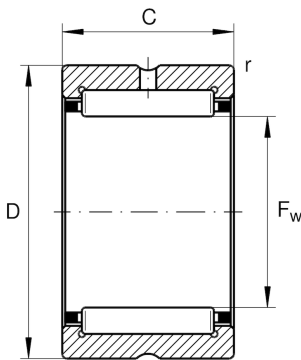

**NK35/30-TV-XL**

Needle roller bearing

Schaeffler ID:
0507542380000

Needle roller bearings NK, light series

X-life

Technical information

**Additional information**

| | |
|-----------|----------------|
| G35X45X4 | Sealing ring |
| SD35X45X4 | Sealing ring 2 |
| 0,108 kg | Weight |

Main Dimensions & Performance Data

| | | |
|----------|--------------|-----------------------------------|
| F_w | 35 mm | Under roller diameter |
| D | 45 mm | Outside diameter |
| C | 30 mm | Width, outer ring |
| C_r | 46.000 N | Basic dynamic load rating, radial |
| C_{0r} | 81.000 N | Basic static load rating, radial |
| C_{ur} | 15.300 N | Fatigue load limit, radial |
| n_G | 12.900 1/min | Limiting speed |
| n_{gr} | 7.100 1/min | Reference speed |

Dimensions

| | | |
|-----------|--------|---------------------------|
| r_{min} | 0,3 mm | Minimum chamfer dimension |
|-----------|--------|---------------------------|

Temperature range

| | | |
|-----------|--------|----------------------------|
| T_{min} | -20 °C | Operating temperature min. |
| T_{max} | 120 °C | Operating temperature max. |