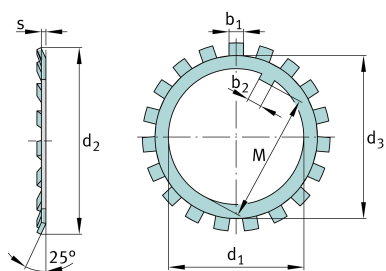


**FAG****MB22**

Securing plate

Schaeffler ID:
0167333800000Tab washers MB, main dimensions to DIN
5406

Technical information

**Main Dimensions & Performance Data**

d_1	110 mm	bore diameter
d_2	154 mm	Outside diameter
s	1,75 mm	Thickness
	0,091 kg	Weight

Mounting dimensions

d_3	133 mm	Plant diameter outside
b_2	12 mm	Distance lug
M	105,5 mm	Distance lug
b_1	12 mm	Width lock washer tab

Additional information

	100	Counted quantity
--	-----	------------------