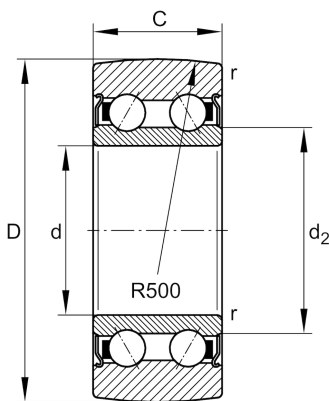

LR5204-2Z-TVH-XL

Track roller

Schaeffler ID:
0826468720000

Track roller LR..-2Z-TVH-XL, two-row, no plastic tyre

X-life

Technical information

Main Dimensions & Performance Data

D	52 mm	Outside diameter
d	20 mm	Bore diameter
C	20,6 mm	Height
$C_{r w}$	16.900 N	Basic dynamic load rating, radial
$C_{0r w}$	12.700 N	Basic static load rating, radial
$C_{ur w}$	660 N	Fatigue load limit, radial
n_{DG}	7.300 1/min	Speed on permanent grease lubrication
$F_{r per}$	10.200 N	Permissible dynamic load outer ring, radial
	0,23 kg	Weight

Dimensions

d_2	29,2 mm	Diameter of thrust washer
r_{min}	1 mm	Minimum chamfer dimension
R	500 mm	Radius of outer ring outside profile