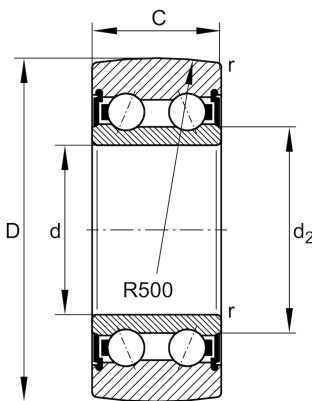

LR5204-2HRS-TVH-XL

Track roller

Schaeffler ID:
0826463330000

Track roller LR..-2HRS-TVH-XL, two-row,
no plastic tyre

X-life

Technical information

Main Dimensions & Performance Data

D	52 mm	Outside diameter
d	20 mm	Bore diameter
C	20,6 mm	Height
$C_{r w}$	16.900 N	Basic dynamic load rating, radial
$C_{0r w}$	12.700 N	Basic static load rating, radial
$C_{ur w}$	660 N	Fatigue load limit, radial
n_{DG}	5.300 1/min	Speed on permanent grease lubrication
$F_{r per}$	10.200 N	Permissible dynamic load outer ring, radial
	0,211 kg	Weight

Dimensions

d_2	29,2 mm	Diameter of thrust washer
r_{min}	1 mm	Minimum chamfer dimension
R	500 mm	Radius of outer ring outside profile