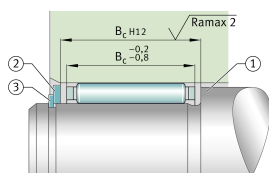

### Main Dimensions & Performance Data

$F_w$	5 mm	Inner diameter of needle roller complement
$E_w$	8 mm	Outside diameter of needle roller complement
$B_c$	8 mm	Width
$C_r$	2.350 N	Basic dynamic load rating, radial
$C_{0r}$	1.920 N	Basic static load rating, radial
$C_{ur}$	242 N	Fatigue load limit, radial
$n_G$	39.000 1/min	Limiting speed
$n_{gr}$	48.000 1/min	Reference speed
	0,7 g	Weight
<b>Temperature range</b>		
$T_{min}$	-20 °C	Operating temperature min.
$T_{max}$	120 °C	Operating temperature max.