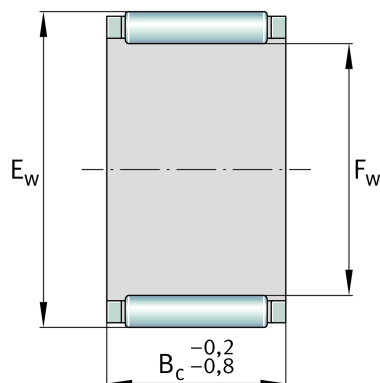

### Needle roller cage assembly

Schaeffler ID:  
0000312596063

Needle roller cage assembly K..-TV, single  
row

### Main Dimensions & Performance Data

$F_w$	5 mm	Inner diameter of needle roller complement
$E_w$	8 mm	Outside diameter of needle roller complement
$B_c$	8 mm	Width
$C_r$	2.350 N	Basic dynamic load rating, radial
$C_{0r}$	1.920 N	Basic static load rating, radial
$C_{ur}$	242 N	Fatigue load limit, radial
$n_G$	39.000 1/min	Limiting speed
$n_{gr}$	48.000 1/min	Reference speed
	0,7 g	Weight
<b>Temperature range</b>		
$T_{min}$	-20 °C	Operating temperature min.
$T_{max}$	120 °C	Operating temperature max.