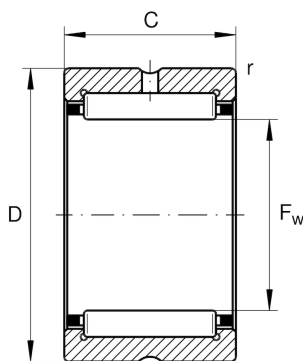

**RNA6902-XL**

Radial roller bearing

Schaeffler ID:
0507430310000

Radial roller bearing RNA..-XL

X-life

Technical information

**Main Dimensions & Performance Data**

F_w	20 mm	Under roller diameter
D	28 mm	Outside diameter
B	23 mm	Width
C_r	19.500 N	Basic dynamic load rating, radial
C_{0r}	25.500 N	Basic static load rating, radial
C_{ur}	4.550 N	Fatigue load limit, radial
n_G	21.100 1/min	Limiting speed
$n_{G \text{ Grease}}$	12.600 1/min	Limiting speed for grease lubrication
n_{gr}	11.700 1/min	Reference speed
	39,07 g	Weight

Dimensions

r_{\min}	0,3 mm	Minimum chamfer dimension
C	23 mm	Width, outer ring

Temperature range

T_{\min}	-30 °C	Operating temperature min.
T_{\max}	120 °C	Operating temperature max.

Additional information

G20X28X4	Sealing ring
SD20X28X4	Sealing ring 2