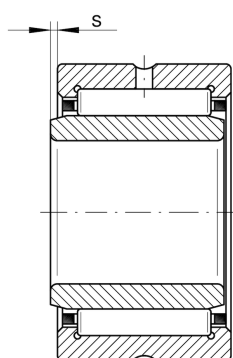

**NKI6/12-TV-XL**

Needle roller bearing

Schaeffler ID:
0507614710000

Needle roller bearings NKI, light series

X-life

Technical information

**Main Dimensions & Performance Data**

d	6 mm	Bore diameter
D	16 mm	Outside diameter
B	12 mm	Width
C_r	5.100 N	Basic dynamic load rating, radial
C_{0r}	5.000 N	Basic static load rating, radial
C_{ur}	860 N	Fatigue load limit, radial
n_G	31.000 1/min	Limiting speed
n_{gr}	28.500 1/min	Reference speed
	12,81 g	Weight

Temperature range

T_{min}	-20 °C	Operating temperature min.
T_{max}	120 °C	Operating temperature max.

Dimensions

F	9 mm	Raceway diameter inner ring
r_{min}	0,3 mm	Minimum chamfer dimension
s	1,5 mm	Axial displacement