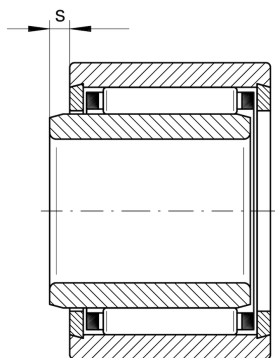

**NKI6/12-TV-XL**

Needle roller bearing

Schaeffler ID:
0507614710000

Needle roller bearings NKI, light series

X-life

Technical information

**Main Dimensions & Performance Data**

d	6 mm	Bore diameter
D	16 mm	Outside diameter
B	12 mm	Width
C_r	5.100 N	Basic dynamic load rating, radial
C_{0r}	5.000 N	Basic static load rating, radial
C_{ur}	860 N	Fatigue load limit, radial
n_G	31.000 1/min	Limiting speed
n_{gr}	28.500 1/min	Reference speed
	12,81 g	Weight

Temperature range

T_{min}	-20 °C	Operating temperature min.
T_{max}	120 °C	Operating temperature max.

Dimensions

F	9 mm	Raceway diameter inner ring
r_{min}	0,3 mm	Minimum chamfer dimension
s	1,5 mm	Axial displacement