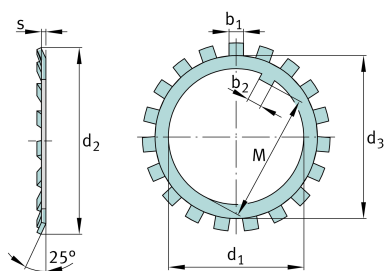

## Securing plate

Schaeffler ID:  
0167335920000Tab washers MB, main dimensions to DIN  
5406

★ Preferred product

## Main Dimensions &amp; Performance Data

$d_1$	30 mm	bore diameter
$d_2$	49 mm	Outside diameter
$s$	1,25 mm	Thickness
	8 g	Weight

## Mounting dimensions

$d_3$	38 mm	Plant diameter outside
$b_2$	5 mm	Distance lug
$M$	27,5 mm	Distance lug
$b_1$	5 mm	Width lock washer tab