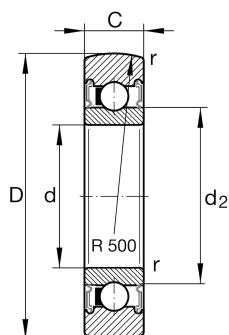

## LR205-2RSR

Track roller

Schaeffler ID:  
0502741630000

Track roller LR..-2RSR, single row, no plastic tyre

#### Main Dimensions & Performance Data

D	62 mm	Outside diameter
d	25 mm	Bore diameter
C	15 mm	Height
$C_{r w}$	13.300 N	Basic dynamic load rating, radial
$C_{0r w}$	7.300 N	Basic static load rating, radial
$C_{ur w}$	370 N	Fatigue load limit, radial
$n_{DG}$	7.000 1/min	Speed on permanent grease lubrication
	0,23 kg	Weight

#### Dimensions

$d_2$	33,5 mm	Diameter of thrust washer
$r_{min}$	1 mm	Minimum chamfer dimension
R	500 mm	Radius of outer ring outside profile