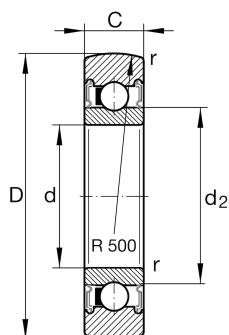

LR203-2RSR

Track roller

Schaeffler ID:
0922432070000

Track roller LR..-2RSR, single row, no plastic tyre

Technical information

Main Dimensions & Performance Data

D	47 mm	Outside diameter
d	17 mm	Bore diameter
C	12 mm	Height
$C_{r w}$	8.900 N	Basic dynamic load rating, radial
$C_{0r w}$	4.550 N	Basic static load rating, radial
$C_{ur w}$	229 N	Fatigue load limit, radial
n_{DG}	9.000 1/min	Speed on permanent grease lubrication
	0,108 kg	Weight

Dimensions

d_2	24 mm	Diameter of thrust washer
r_{min}	0,6 mm	Minimum chamfer dimension
R	500 mm	Radius of outer ring outside profile