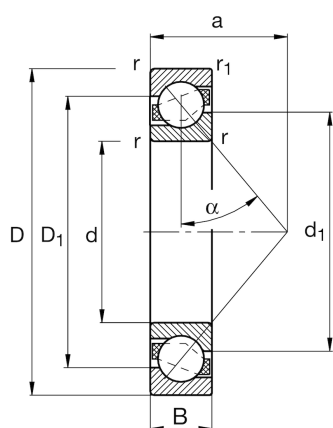

FAG

★ 7305-B-XL-TVP

Angular contact ball bearing

Schaeffler ID:
0167258400000Angular contact ball bearing 73..-B-XL-
TVP, single row, X-life, plastic cage

★ Preferred product

X-life

Technical information

Temperature range

T_{\min}	-30 °C	Operating temperature min.
T_{\max}	120 °C	Operating temperature max.
	0,22 kg	Weight

Main Dimensions & Performance Data

d	25 mm	Bore diameter
D	62 mm	Outside diameter
B	17 mm	Width
C_r	30.000 N	Basic dynamic load rating, radial
C_{0r}	15.800 N	Basic static load rating, radial
C_{ur}	1.100 N	Fatigue load limit, radial
n_G	15.800 1/min	Limiting speed
n_{gr}	9.800 1/min	Reference speed

Dimensions

r_{\min}	1,1 mm	Minimum chamfer dimension
$r_{1\min}$	0,6 mm	Minimum chamfer dimension
D_1	48 mm	Shoulder diameter on outer ring wide side face
d_1	39,9 mm	Shoulder diameter on inner ring wide side face
a	27 mm	Distance between the apexes of the pressure cones
α	40 °	Contact angle

Mounting dimensions

$d_{a\min}$	32 mm	Minimum diameter of shaft shoulder
$D_{a\max}$	55 mm	Maximum diameter of housing shoulder
$D_{b\max}$	57,8 mm	Maximaler Durchmesser der Gehäuseschulter
$r_{a\max}$	1 mm	Maximum fillet radius of shaft
$r_{a1\max}$	0,6 mm	Maximum fillet radius of housing