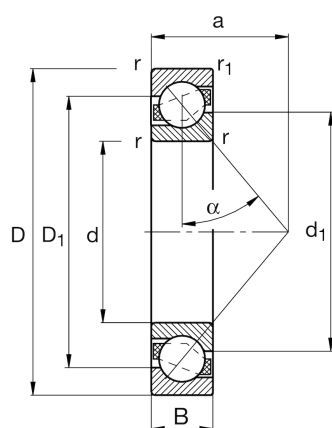

FAG

★ 7205-B-XL-TVP

Angular contact ball bearing

Schaeffler ID:
0167250420000Angular contact ball bearing 72..-B-XL-
TVP, single row, X-life, plastic cage

★ Preferred product

X-life

Technical information

Temperature range

T_{min}	-30 °C	Operating temperature min.
T_{max}	120 °C	Operating temperature max.
	0,126 kg	Weight

Main Dimensions & Performance Data

d	25 mm	Bore diameter
D	52 mm	Outside diameter
B	15 mm	Width
C_r	16.200 N	Basic dynamic load rating, radial
C_{0r}	9.000 N	Basic static load rating, radial
C_{ur}	620 N	Fatigue load limit, radial
n_G	19.200 1/min	Limiting speed
n_{gr}	13.700 1/min	Reference speed

Dimensions

r_{min}	1 mm	Minimum chamfer dimension
$r_{1 min}$	0,6 mm	Minimum chamfer dimension
D_1	42 mm	Shoulder diameter on outer ring wide side face
d_1	35,5 mm	Shoulder diameter on inner ring wide side face
a	24 mm	Distance between the apexes of the pressure cones
α	40 °	Contact angle

Mounting dimensions

$d_{a min}$	30,6 mm	Minimum diameter of shaft shoulder
$D_{a max}$	46,4 mm	Maximum diameter of housing shoulder
$D_{b max}$	47,8 mm	Maximaler Durchmesser der Gehäuseschulter
$r_{a max}$	1 mm	Maximum fillet radius of shaft
$r_{a1 max}$	0,6 mm	Maximum fillet radius of housing