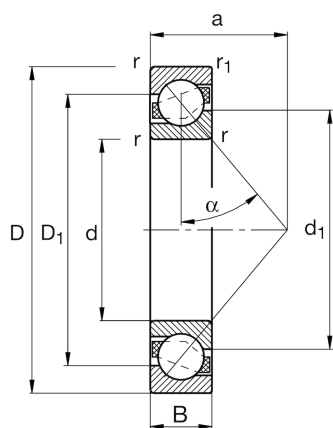

FAG

★ 7204-B-XL-TVP

Angular contact ball bearing

Schaeffler ID:
0167250180000Angular contact ball bearing 72..-B-XL-
TVP, single row, X-life, plastic cage

★ Preferred product

X-life

Technical information

Temperature range

T_{min}	-30 °C	Operating temperature min.
T_{max}	120 °C	Operating temperature max.
	0,103 kg	Weight

Main Dimensions & Performance Data

d	20 mm	Bore diameter
D	47 mm	Outside diameter
B	14 mm	Width
C_r	14.900 N	Basic dynamic load rating, radial
C_{0r}	7.800 N	Basic static load rating, radial
C_{ur}	540 N	Fatigue load limit, radial
n_G	21.600 1/min	Limiting speed
n_{gr}	15.400 1/min	Reference speed

Dimensions

r_{min}	1 mm	Minimum chamfer dimension
$r_{1 min}$	0,6 mm	Minimum chamfer dimension
D_1	37 mm	Shoulder diameter on outer ring wide side face
d_1	30,5 mm	Shoulder diameter on inner ring wide side face
a	21 mm	Distance between the apexes of the pressure cones
α	40 °	Contact angle

Mounting dimensions

$d_{a min}$	25,6 mm	Minimum diameter of shaft shoulder
$D_{a max}$	41,4 mm	Maximum diameter of housing shoulder
$D_{b max}$	42,8 mm	Maximaler Durchmesser der Gehäuseschulter
$r_{a max}$	1 mm	Maximum fillet radius of shaft
$r_{a1 max}$	0,6 mm	Maximum fillet radius of housing