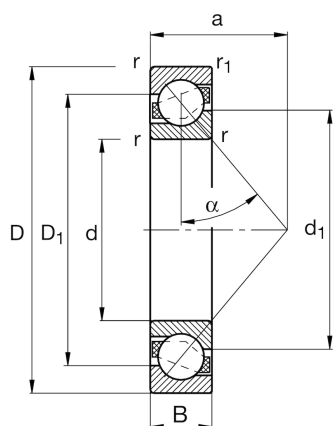

FAG

★ 7203-B-XL-TVP

Angular contact ball bearing

Schaeffler ID:
0167249840000Angular contact ball bearing 72..-B-XL-
TVP, single row, X-life, plastic cage

★ Preferred product

X-life

Technical information

Temperature range

T_{\min}	-30 °C	Operating temperature min.
T_{\max}	120 °C	Operating temperature max.
	0,066 kg	Weight

Main Dimensions & Performance Data

d	17 mm	Bore diameter
D	40 mm	Outside diameter
B	12 mm	Width
C_r	11.200 N	Basic dynamic load rating, radial
C_{0r}	5.700 N	Basic static load rating, radial
C_{ur}	395 N	Fatigue load limit, radial
n_G	26.000 1/min	Limiting speed
n_{gr}	17.100 1/min	Reference speed

Dimensions

r_{\min}	0,6 mm	Minimum chamfer dimension
$r_{1\min}$	0,3 mm	Minimum chamfer dimension
D_1	31,5 mm	Shoulder diameter on outer ring wide side face
d_1	26 mm	Shoulder diameter on inner ring wide side face
a	18 mm	Distance between the apexes of the pressure cones
α	40 °	Contact angle

Mounting dimensions

$d_{a\min}$	21,2 mm	Minimum diameter of shaft shoulder
$D_{a\max}$	35,8 mm	Maximum diameter of housing shoulder
$D_{b\max}$	37,6 mm	Maximaler Durchmesser der Gehäuseschulter
$r_{a\max}$	0,6 mm	Maximum fillet radius of shaft
$r_{a1\max}$	0,6 mm	Maximum fillet radius of housing