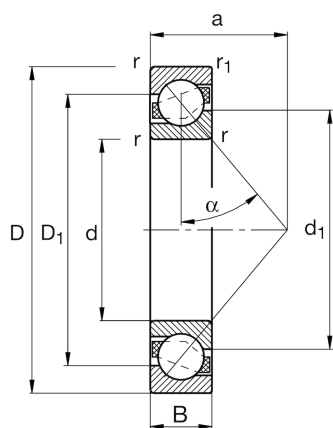

FAG

★ 7200-B-XL-TVP

Angular contact ball bearing

Schaeffler ID:
0167249330000Angular contact ball bearing 72..-B-XL-
TVP, single row, X-life, plastic cage

★ Preferred product

X-life

Technical information

Temperature range

T_{min}	-30 °C	Operating temperature min.
T_{max}	120 °C	Operating temperature max.
	0,032 kg	Weight

Main Dimensions & Performance Data

d	10 mm	Bore diameter
D	30 mm	Outside diameter
B	9 mm	Width
C_r	5.600 N	Basic dynamic load rating, radial
C_{0r}	2.600 N	Basic static load rating, radial
C_{ur}	179 N	Fatigue load limit, radial
n_G	37.500 1/min	Limiting speed
n_{gr}	22.600 1/min	Reference speed

Dimensions

r_{min}	0,6 mm	Minimum chamfer dimension
$r_{1 min}$	0,3 mm	Minimum chamfer dimension
D_1	22 mm	Shoulder diameter on outer ring wide side face
d_1	18,3 mm	Shoulder diameter on inner ring wide side face
a	13 mm	Distance between the apexes of the pressure cones
α	40 °	Contact angle

Mounting dimensions

$d_{a min}$	14,2 mm	Minimum diameter of shaft shoulder
$D_{a max}$	25,8 mm	Maximum diameter of housing shoulder
$D_{b max}$	27,6 mm	Maximaler Durchmesser der Gehäuseschulter
$r_{a max}$	0,6 mm	Maximum fillet radius of shaft
$r_{a1 max}$	0,3 mm	Maximum fillet radius of housing