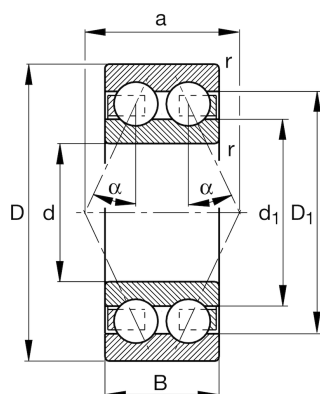

Technical information

Temperature range

$T_{\min}$	-30 °C	Operating temperature min.
$T_{\max}$	120 °C	Operating temperature max.
	0,17 kg	Weight

Main Dimensions & Performance Data

d	25 mm	Bore diameter
D	52 mm	Outside diameter
B	20,6 mm	Width
C_r	22.000 N	Basic dynamic load rating, radial
C_{0r}	15.200 N	Basic static load rating, radial
C_{ur}	1.050 N	Fatigue load limit, radial
n_G	14.300 1/min	Limiting speed
n_{gr}	12.500 1/min	Reference speed

Dimensions

$r_{\min}$	1 mm	Minimum chamfer dimension
D_1	45,1 mm	Shoulder diameter outer ring
d_1	35,8 mm	Shoulder diameter inner ring
a	30,8 mm	Distance between the apexes of the pressure cones
α	30 °	Contact angle

Mounting dimensions

$d_{a \min}$	30,6 mm	Minimum diameter shaft shoulder
$D_{a \max}$	46,4 mm	Maximum diameter of housing shoulder
$r_{a \max}$	1 mm	Maximum fillet radius