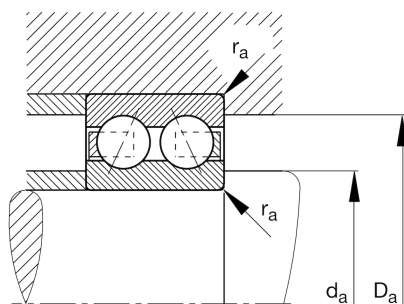

Technical information

Temperature range

$T_{\min}$	-30 °C	Operating temperature min.
$T_{\max}$	120 °C	Operating temperature max.
	0,17 kg	Weight

Main Dimensions & Performance Data

d	25 mm	Bore diameter
D	52 mm	Outside diameter
B	20,6 mm	Width
C_r	22.000 N	Basic dynamic load rating, radial
C_{0r}	15.200 N	Basic static load rating, radial
C_{ur}	1.050 N	Fatigue load limit, radial
n_G	14.300 1/min	Limiting speed
n_{gr}	12.500 1/min	Reference speed

Dimensions

$r_{\min}$	1 mm	Minimum chamfer dimension
D_1	45,1 mm	Shoulder diameter outer ring
d_1	35,8 mm	Shoulder diameter inner ring
a	30,8 mm	Distance between the apexes of the pressure cones
α	30 °	Contact angle

Mounting dimensions

$d_{a \min}$	30,6 mm	Minimum diameter shaft shoulder
$D_{a \max}$	46,4 mm	Maximum diameter of housing shoulder
$r_{a \max}$	1 mm	Maximum fillet radius